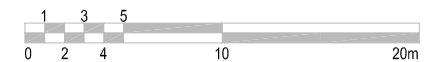

FLEXIBILITY MODE 4