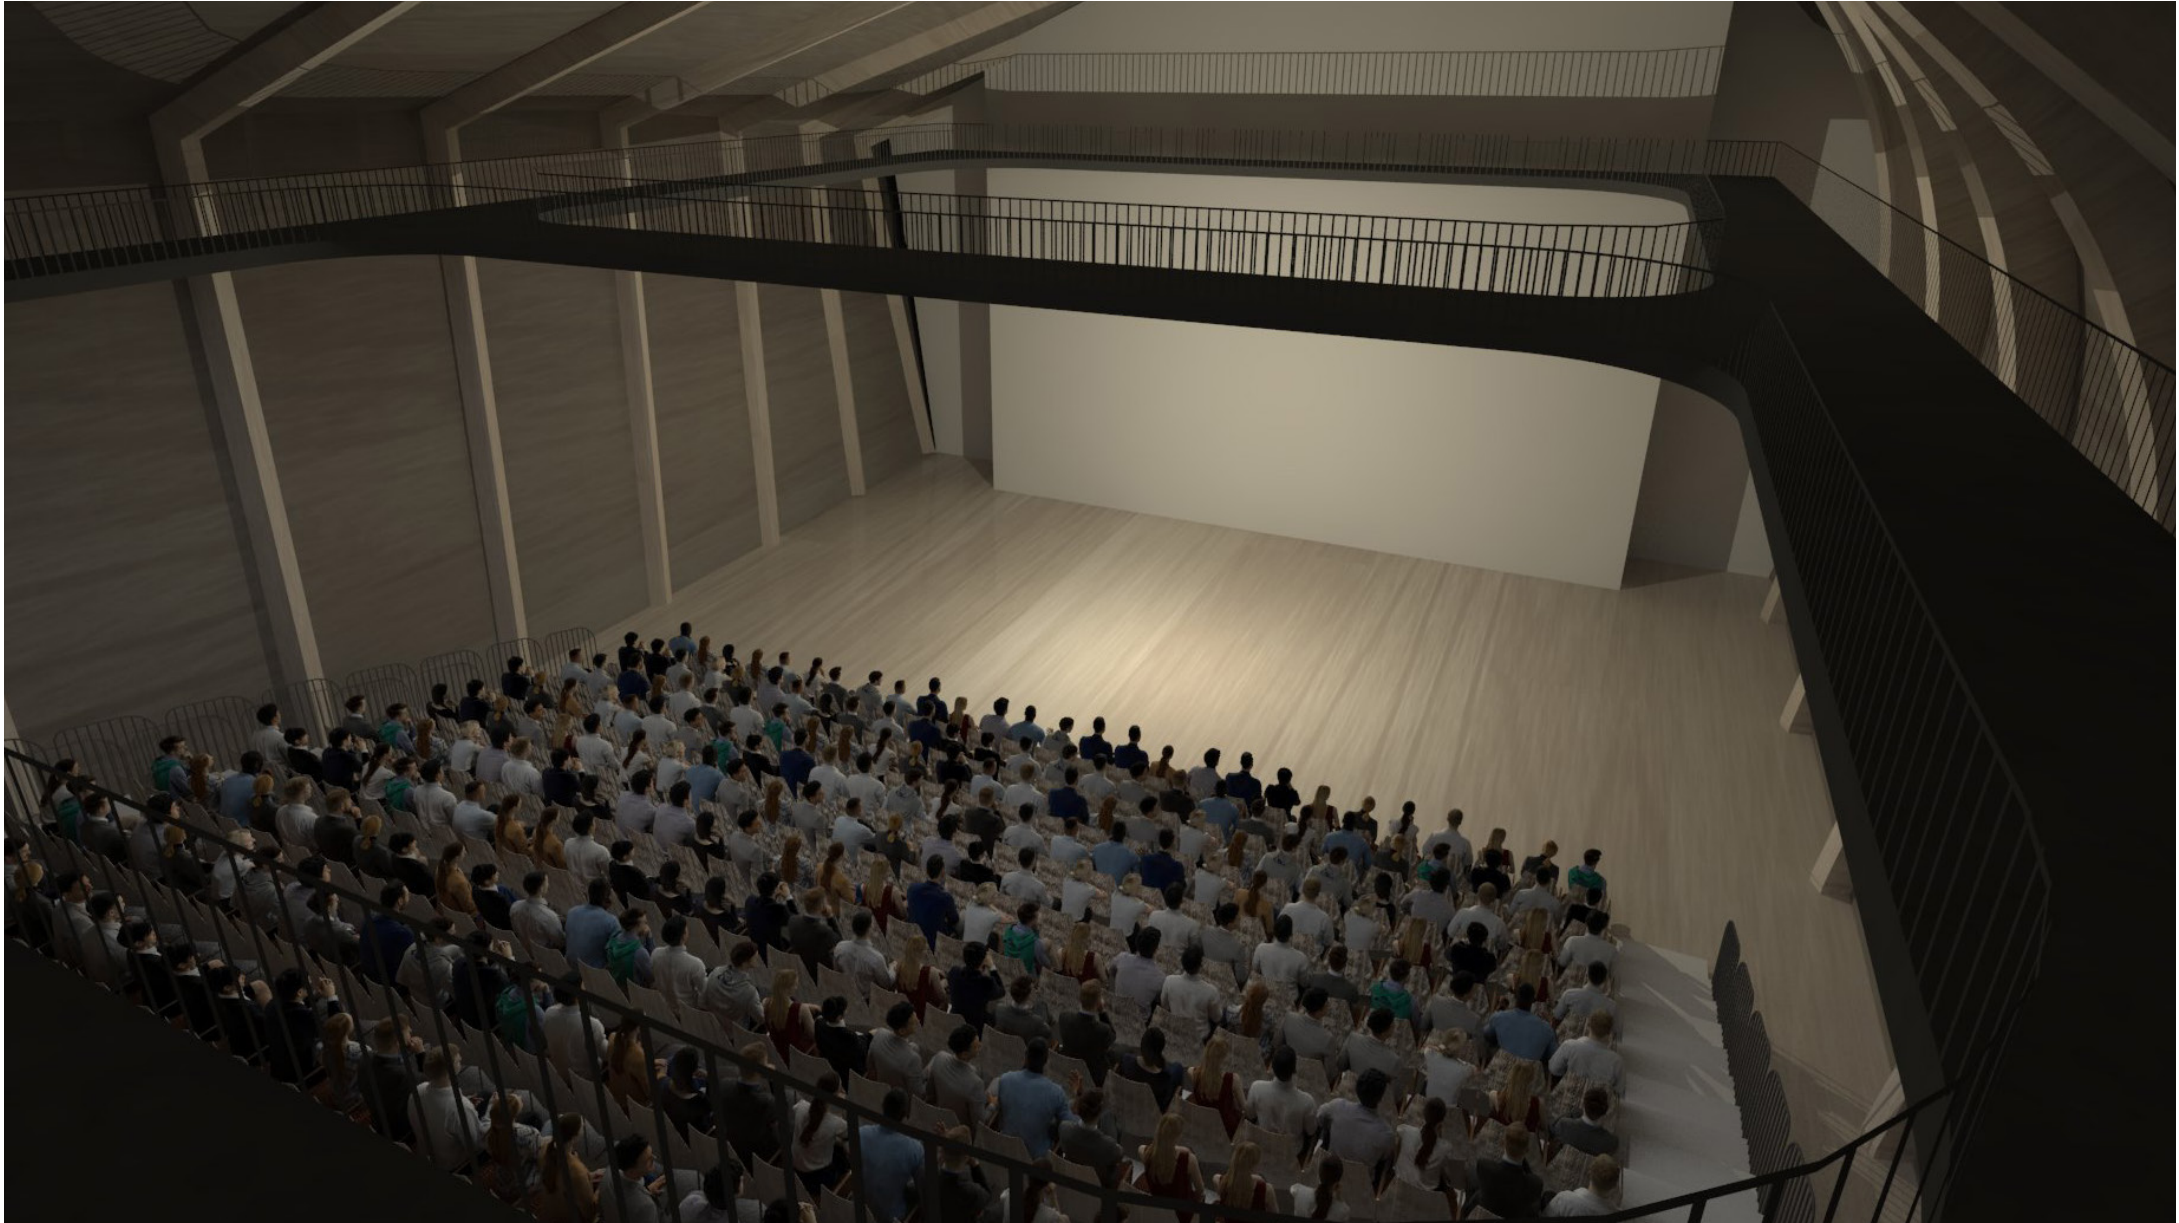

INSPIRATION

QULLIQ

Diamond Schmitt Architects | Qaggiavuut!

GROUND FLOOR PLAN

CULTURAL FORUM

CULTURAL FORUM

350 SEAT AUDITORIUM

FLEXIBLE