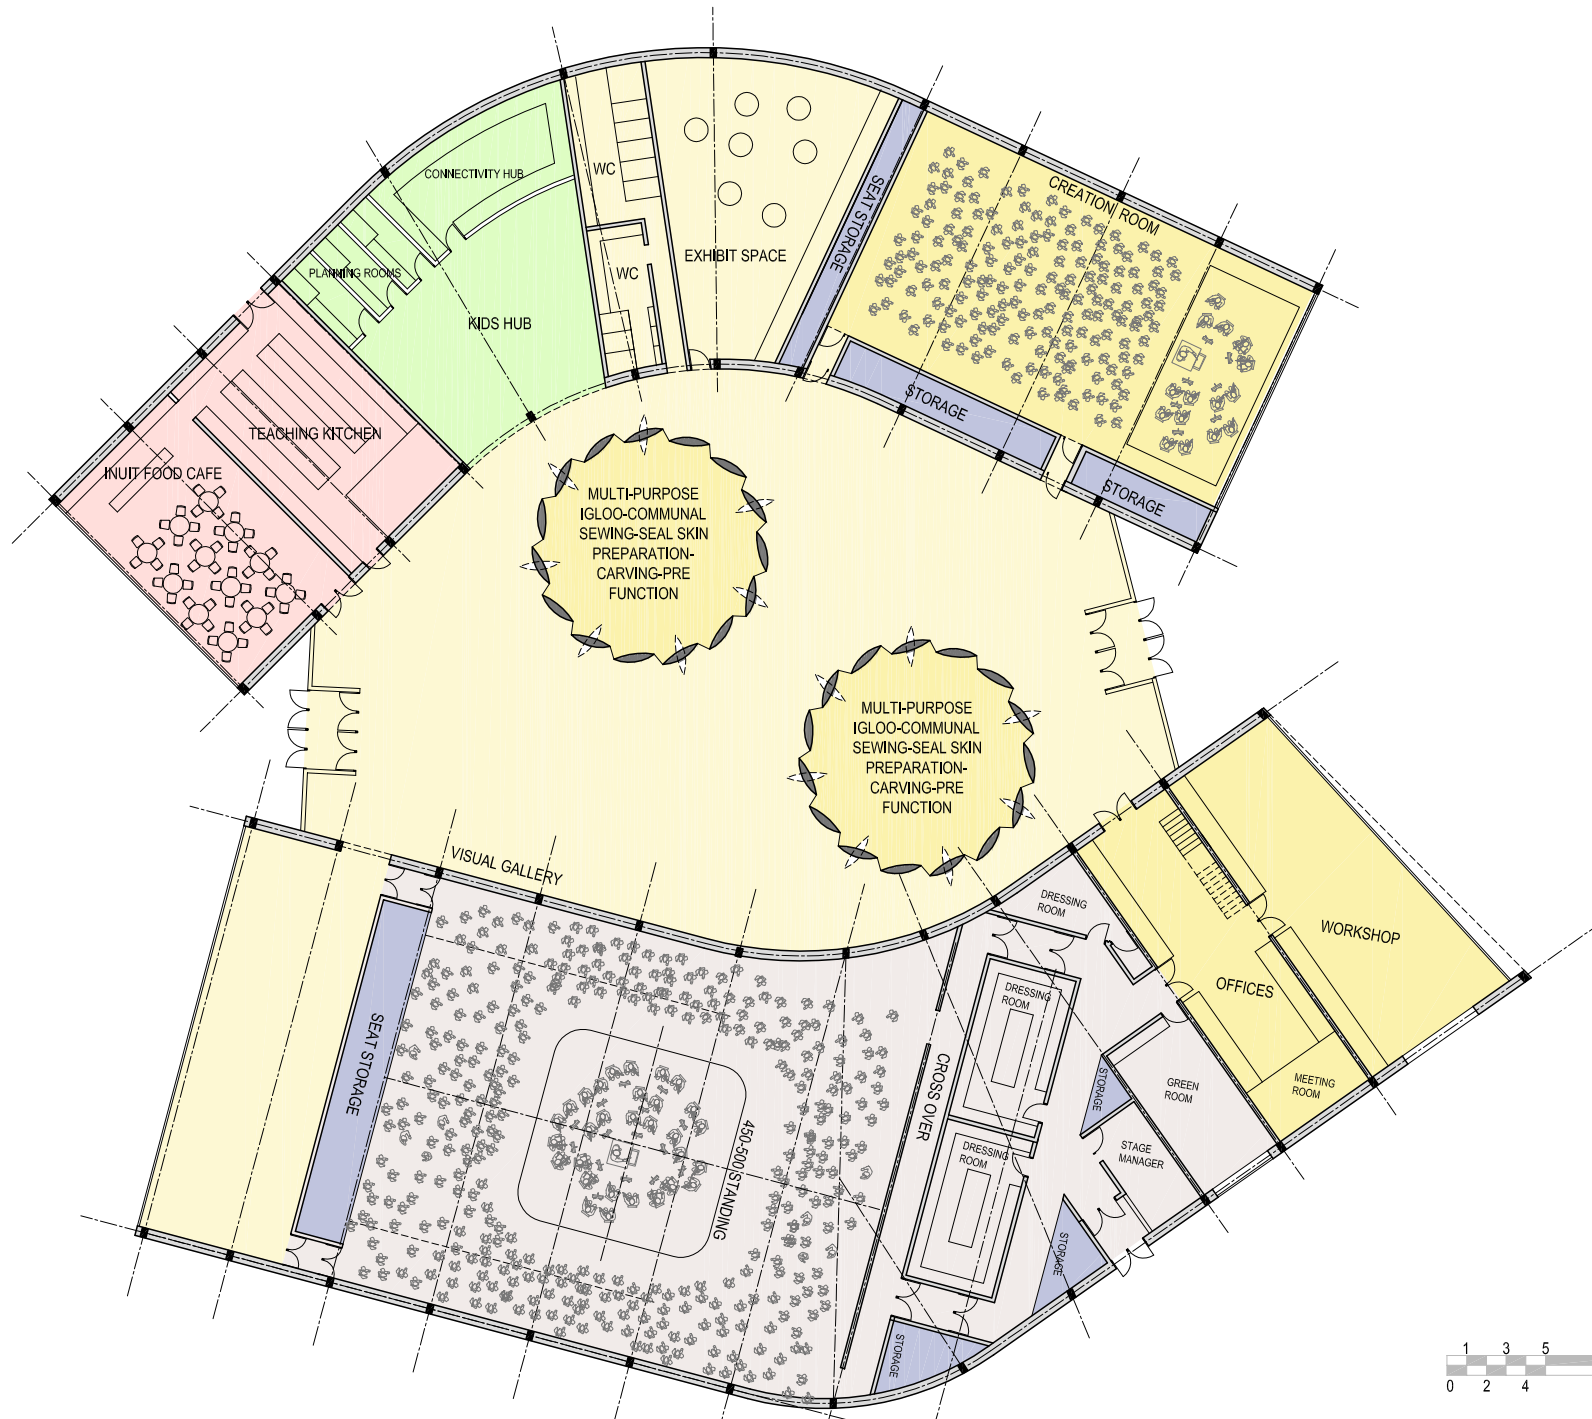

INSPIRATION

QULLIQ

Diamond Schmitt Architects | Qaggiavuut!

GROUND FLOOR PLAN

CULTURAL FORUM

CULTURAL FORUM

350 SEAT AUDITORIUM

FLEXIBLE

FLEXIBILITY MODE 2

FLEXIBILITY MODE 3

FLEXIBILITY MODE 4

FLEXIBILITY MODE 5

FLEXIBILITY MODE 6

FIRST FLOOR PLAN

SECTION A, B, C