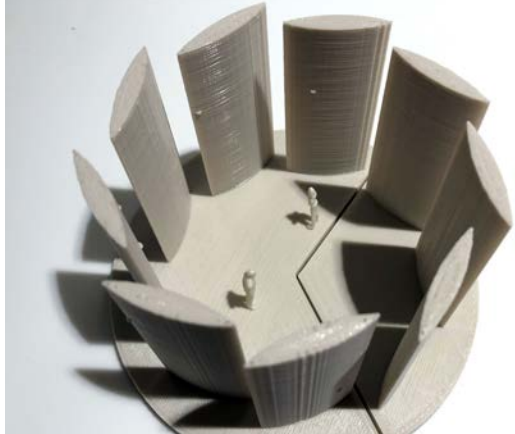

INSPIRATION

QULLIQ

Diamond Schmitt Architects | Qaggiavuut!

GROUND FLOOR PLAN

CULTURAL FORUM

CULTURAL FORUM

350 SEAT AUDITORIUM

FLEXIBLE