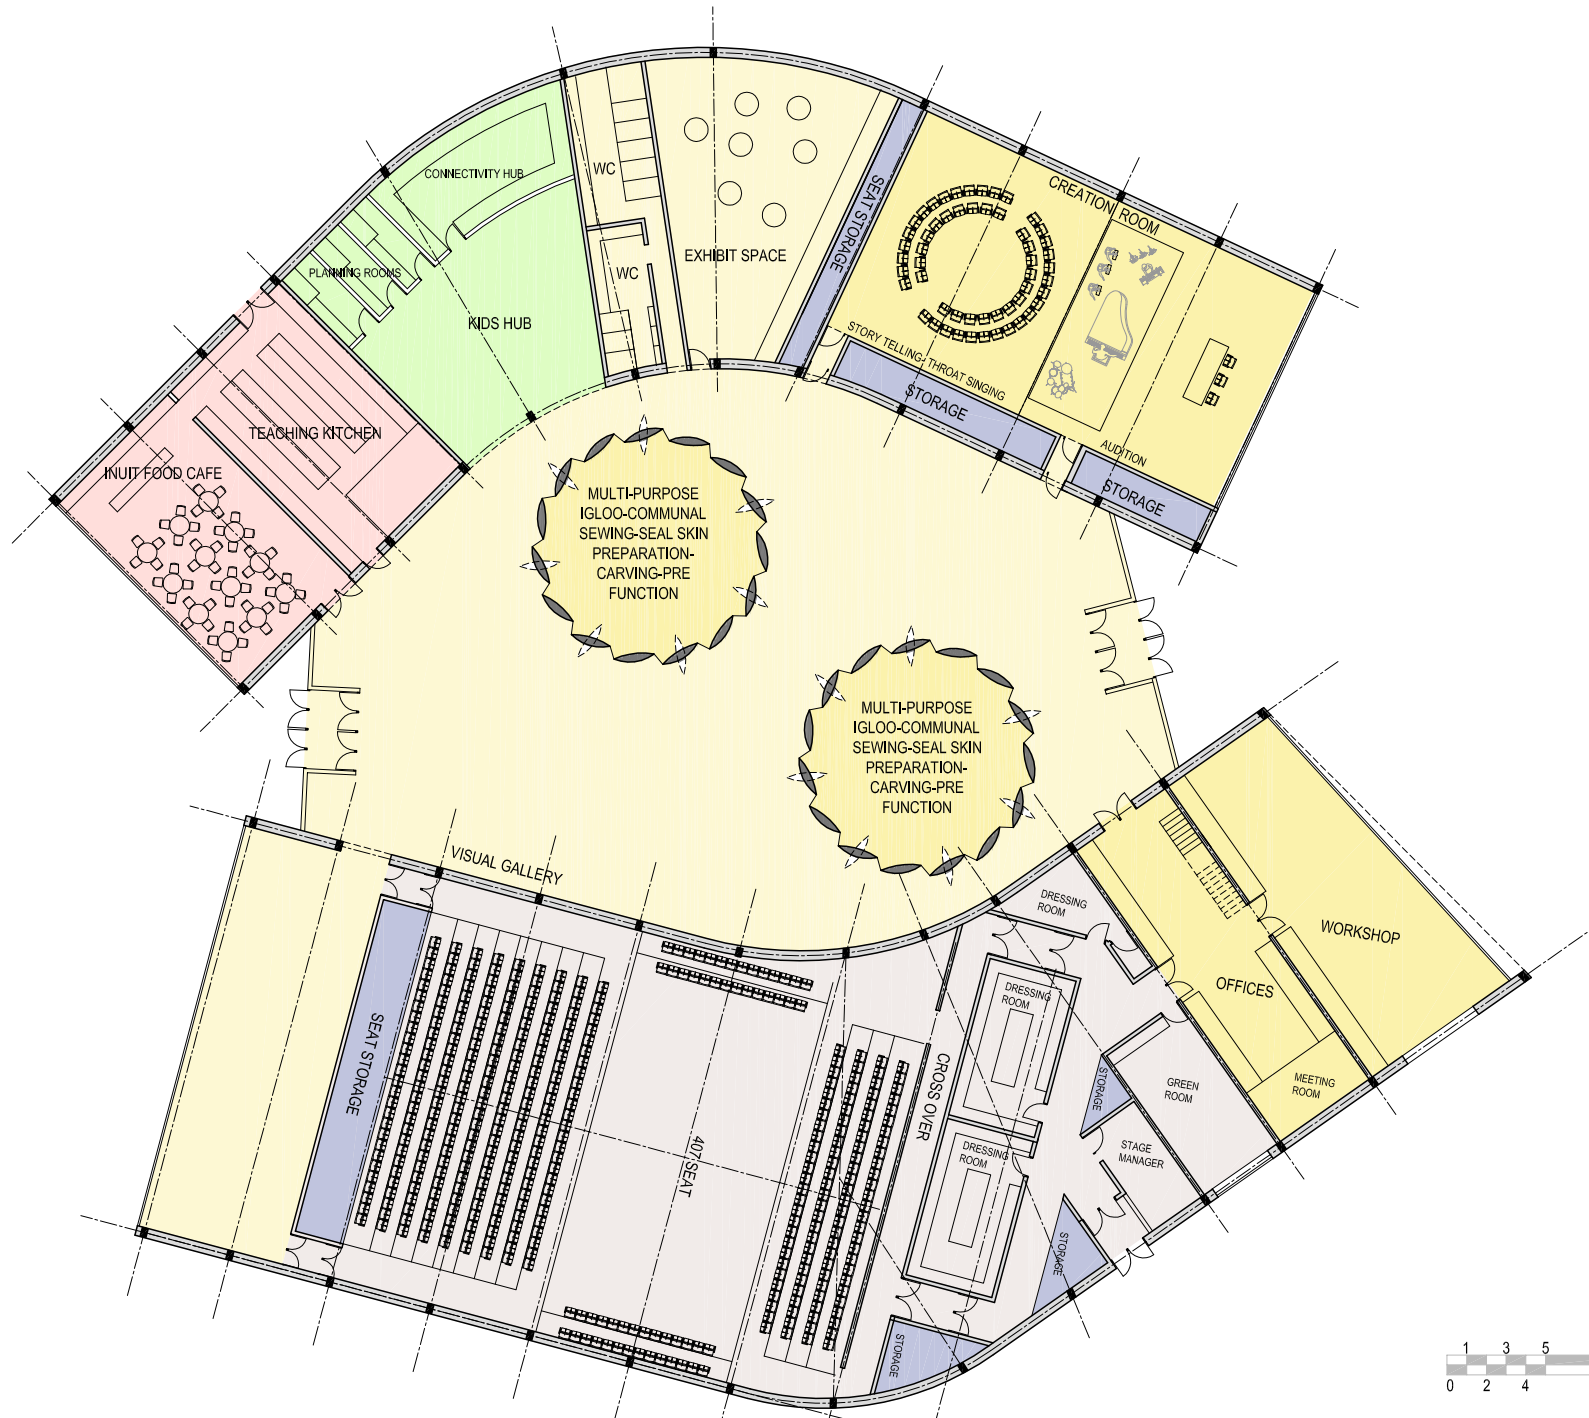

INSPIRATION

QULLIQ

Diamond Schmitt Architects | Qaggiavuut!

GROUND FLOOR PLAN

CULTURAL FORUM

CULTURAL FORUM

350 SEAT AUDITORIUM

FLEXIBLE

FLEXIBILITY MODE 2

FLEXIBILITY MODE 3

FLEXIBILITY MODE 4

FLEXIBILITY MODE 5

FLEXIBILITY MODE 6

FIRST FLOOR PLAN

SECTION A, B, C