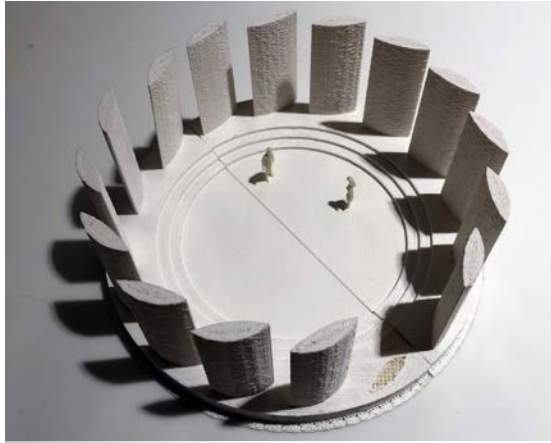

INSPIRATION

QULLIQ

Diamond Schmitt Architects | Qaggiavuut!

GROUND FLOOR PLAN

CULTURAL FORUM

CULTURAL FORUM

350 SEAT AUDITORIUM

FLEXIBLE