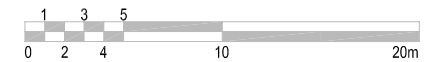

FLEXIBILITY MODE 2