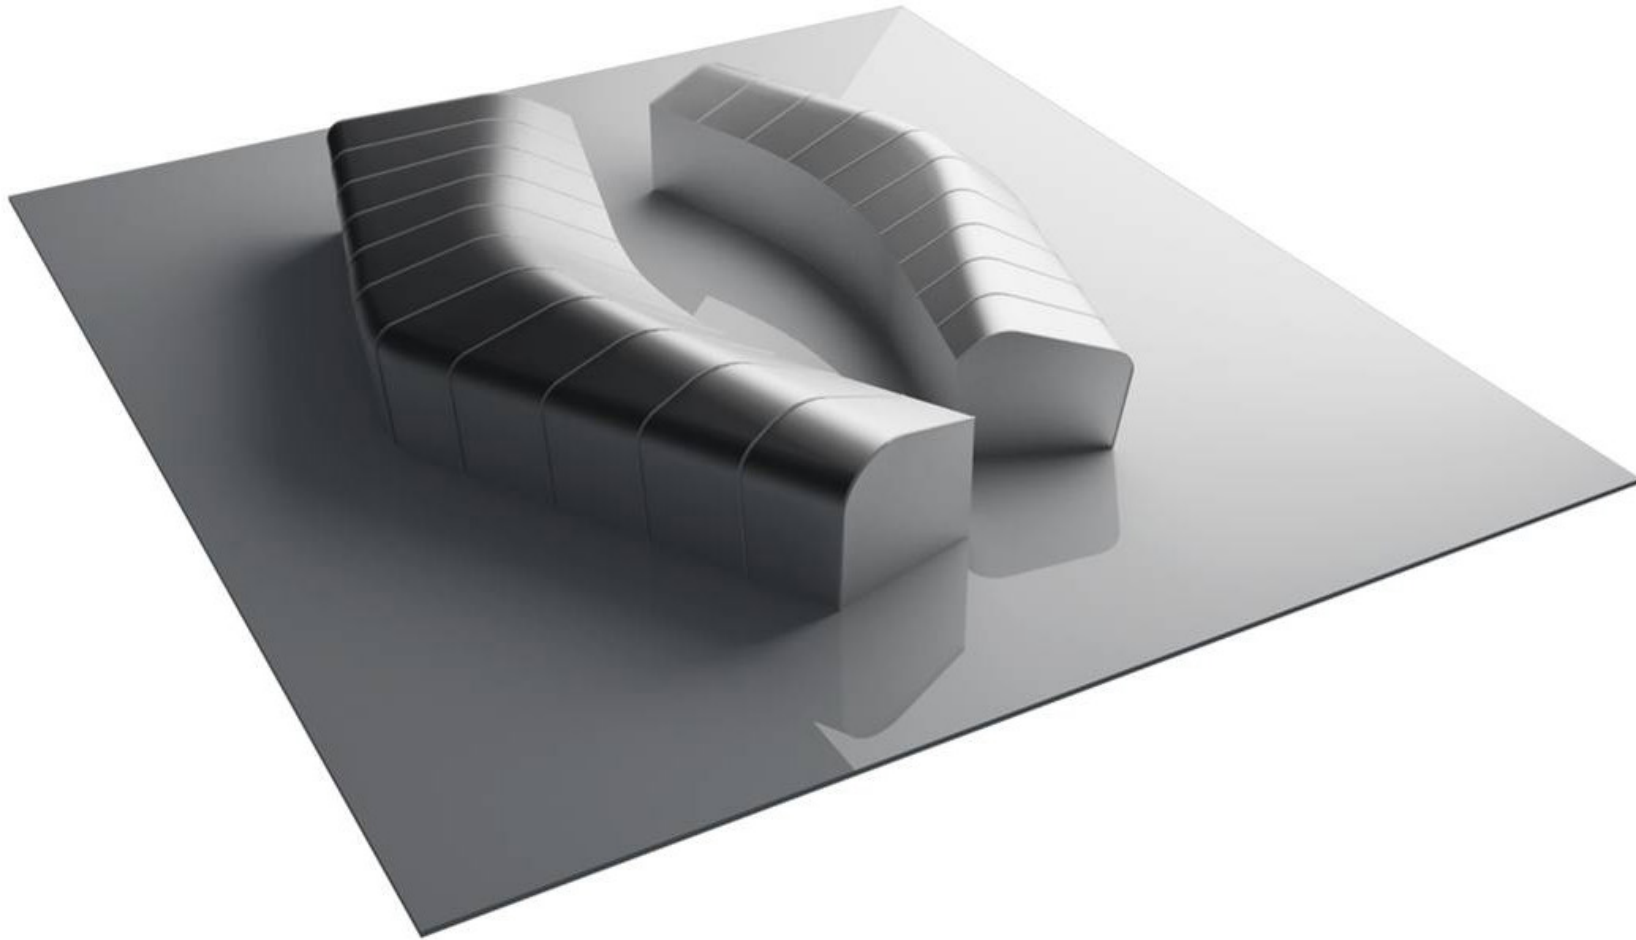

QAGGIQ: INUIT PERFORMING ARTS AND CULTURAL LEARNING HUB
IQALUIT, NUNAVUT
FEBRUARY 2019

Diamond Schmitt Architects | Qaggiavuut!

CULTURAL FORUM

350 SEAT FLEXIBLE THEATRE

INSPIRATION
SNOW FORMATIONS

INSPIRATION
TUNDRA COLOURS

INSPIRATION

QULLIQ

Diamond Schmitt Architects | Qaggiavuut!

GROUND FLOOR PLAN

CULTURAL FORUM

CULTURAL FORUM

350 SEAT AUDITORIUM

FLEXIBLE