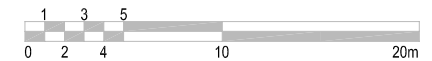

INSPIRATION

QULLIQ

Diamond Schmitt Architects | Qaggiavuut!

GROUND FLOOR PLAN

CULTURAL FORUM

CULTURAL FORUM

350 SEAT AUDITORIUM

FLEXIBLE