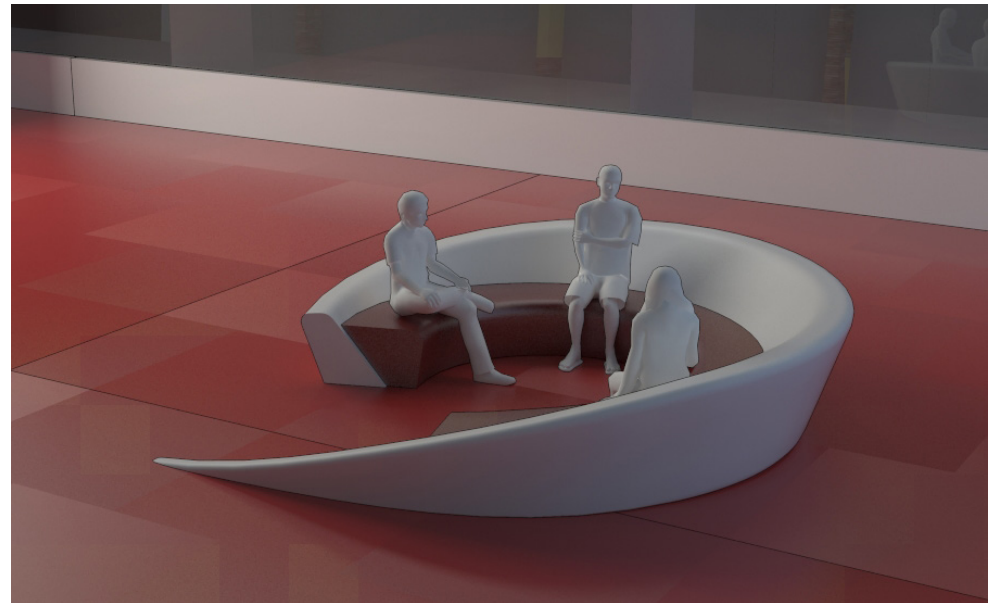

QAGGIQ: INUIT PERFORMING ARTS AND CULTURAL LEARNING HUB
IQALUIT, NUNAVUT
FEBRUARY 2019

Diamond Schmitt Architects | Qaggiavuut!

CULTURAL FORUM

350 SEAT FLEXIBLE THEATRE

INSPIRATION
SNOW FORMATIONS

INSPIRATION
TUNDRA COLOURS

INSPIRATION

QULLIQ

Diamond Schmitt Architects | Qaggiavuut!

GROUND FLOOR PLAN

CULTURAL FORUM

CULTURAL FORUM

350 SEAT AUDITORIUM

FLEXIBLE