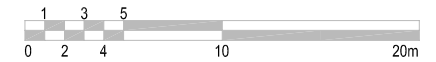

FLEXIBILITY MODE 3