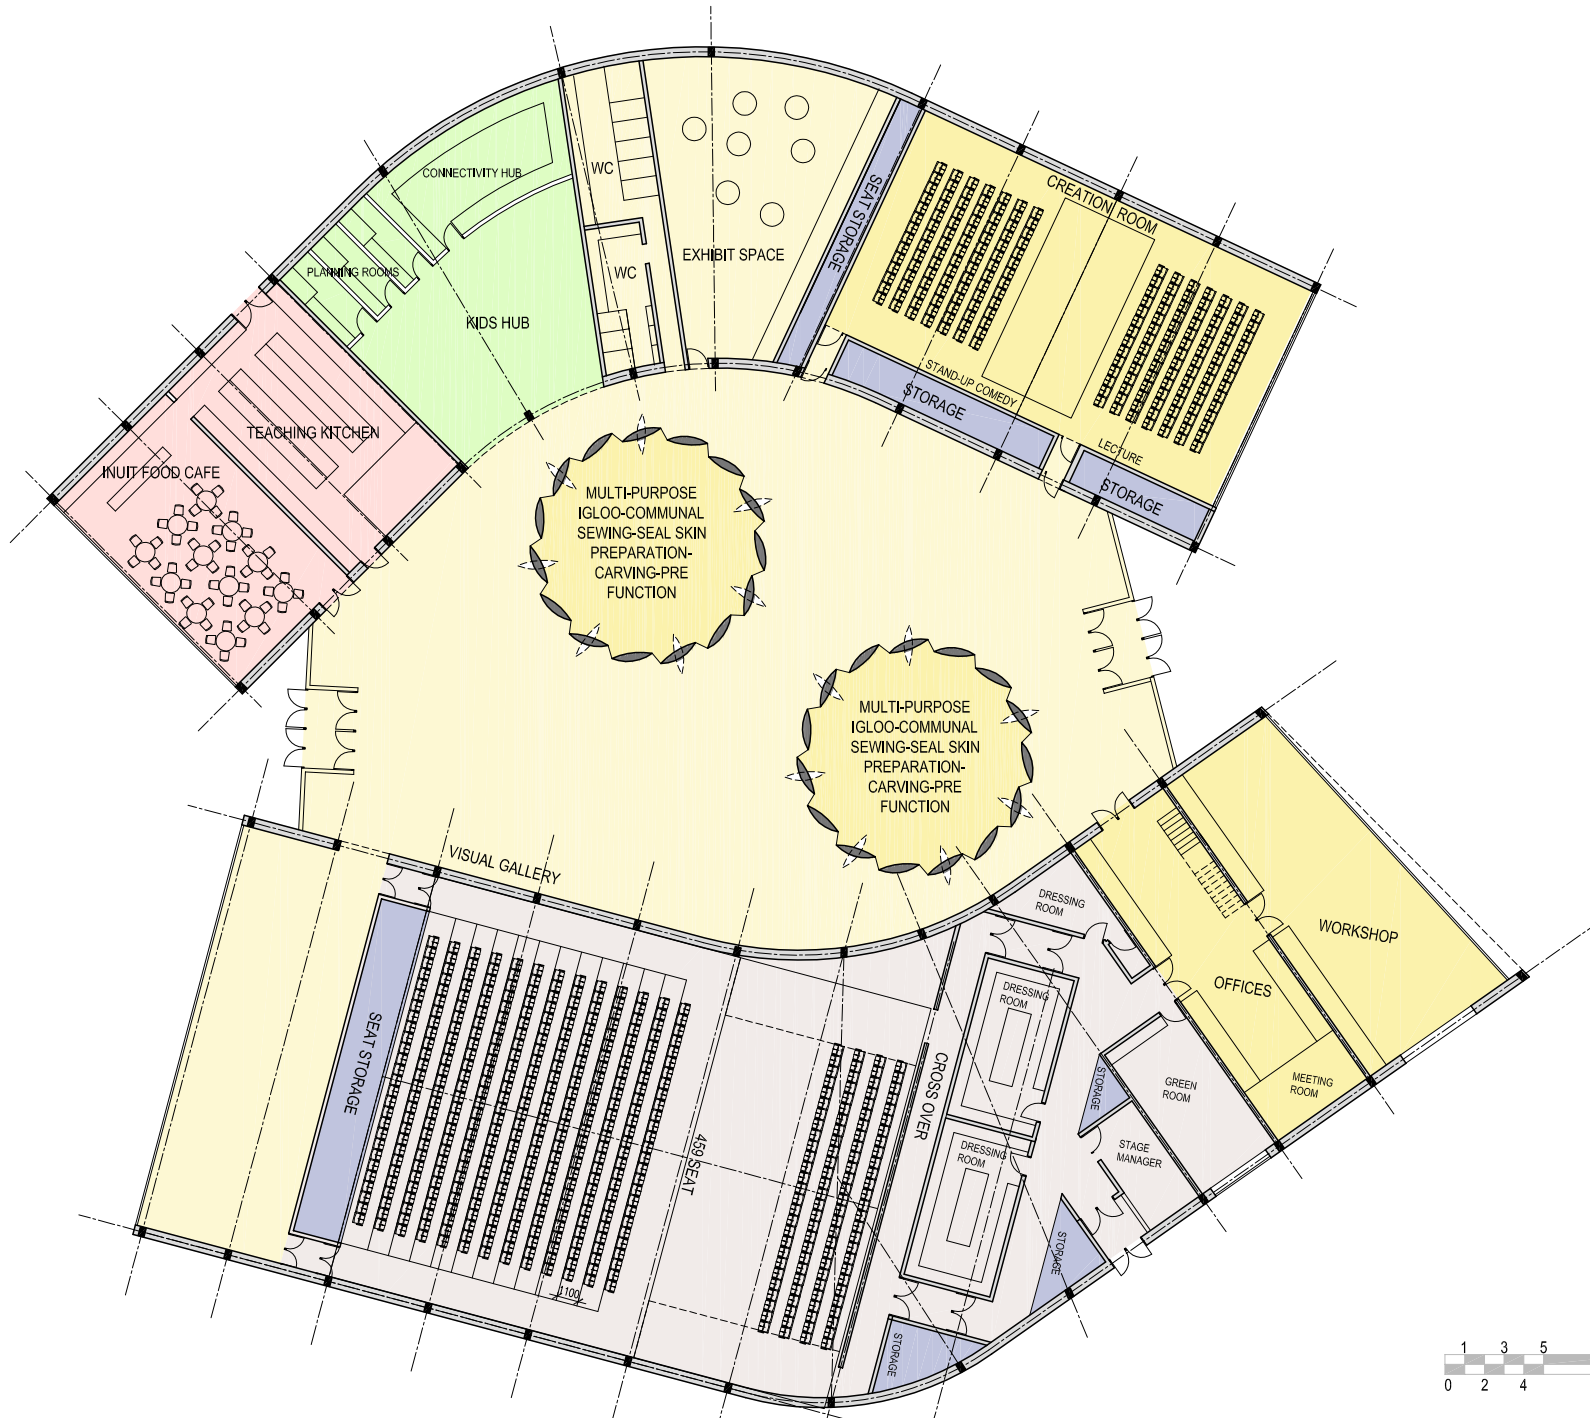

INSPIRATION

QULLIQ

Diamond Schmitt Architects | Qaggiavuut!

GROUND FLOOR PLAN

CULTURAL FORUM

CULTURAL FORUM

350 SEAT AUDITORIUM

FLEXIBLE

FLEXIBILITY MODE 2

FLEXIBILITY MODE 3

FLEXIBILITY MODE 4

FLEXIBILITY MODE 5

FLEXIBILITY MODE 6

FIRST FLOOR PLAN

SECTION A, B, C