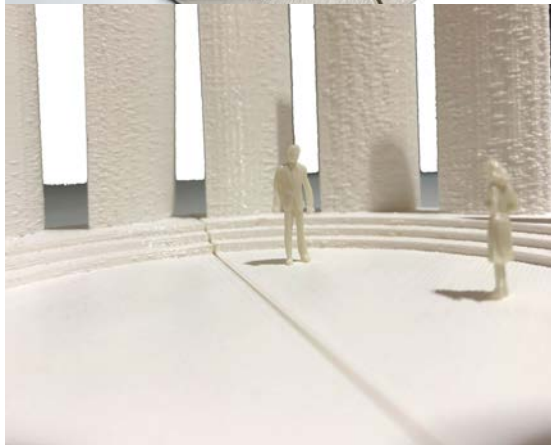

INSPIRATION

QULLIQ

Diamond Schmitt Architects | Qaggiavuut!

GROUND FLOOR PLAN

CULTURAL FORUM

CULTURAL FORUM

350 SEAT AUDITORIUM

FLEXIBLE