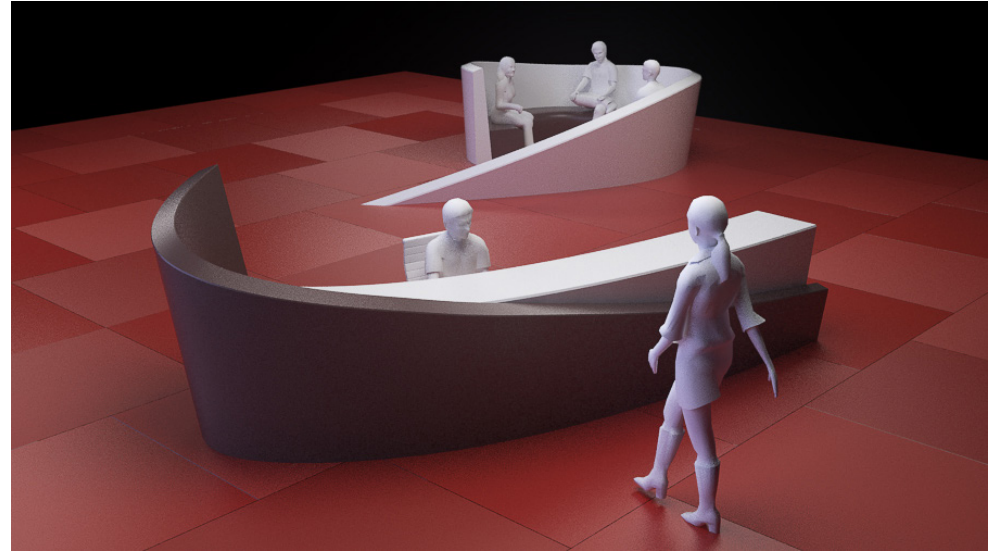

QAGGIQ: INUIT PERFORMING ARTS AND CULTURAL LEARNING HUB
IQALUIT, NUNAVUT
FEBRUARY 2019

Diamond Schmitt Architects | Qaggiavuut!

CULTURAL FORUM

350 SEAT FLEXIBLE THEATRE

INSPIRATION
SNOW FORMATIONS

INSPIRATION
TUNDRA COLOURS

INSPIRATION

QULLIQ

Diamond Schmitt Architects | Qaggiavuut!

GROUND FLOOR PLAN

CULTURAL FORUM

CULTURAL FORUM

350 SEAT AUDITORIUM

FLEXIBLE