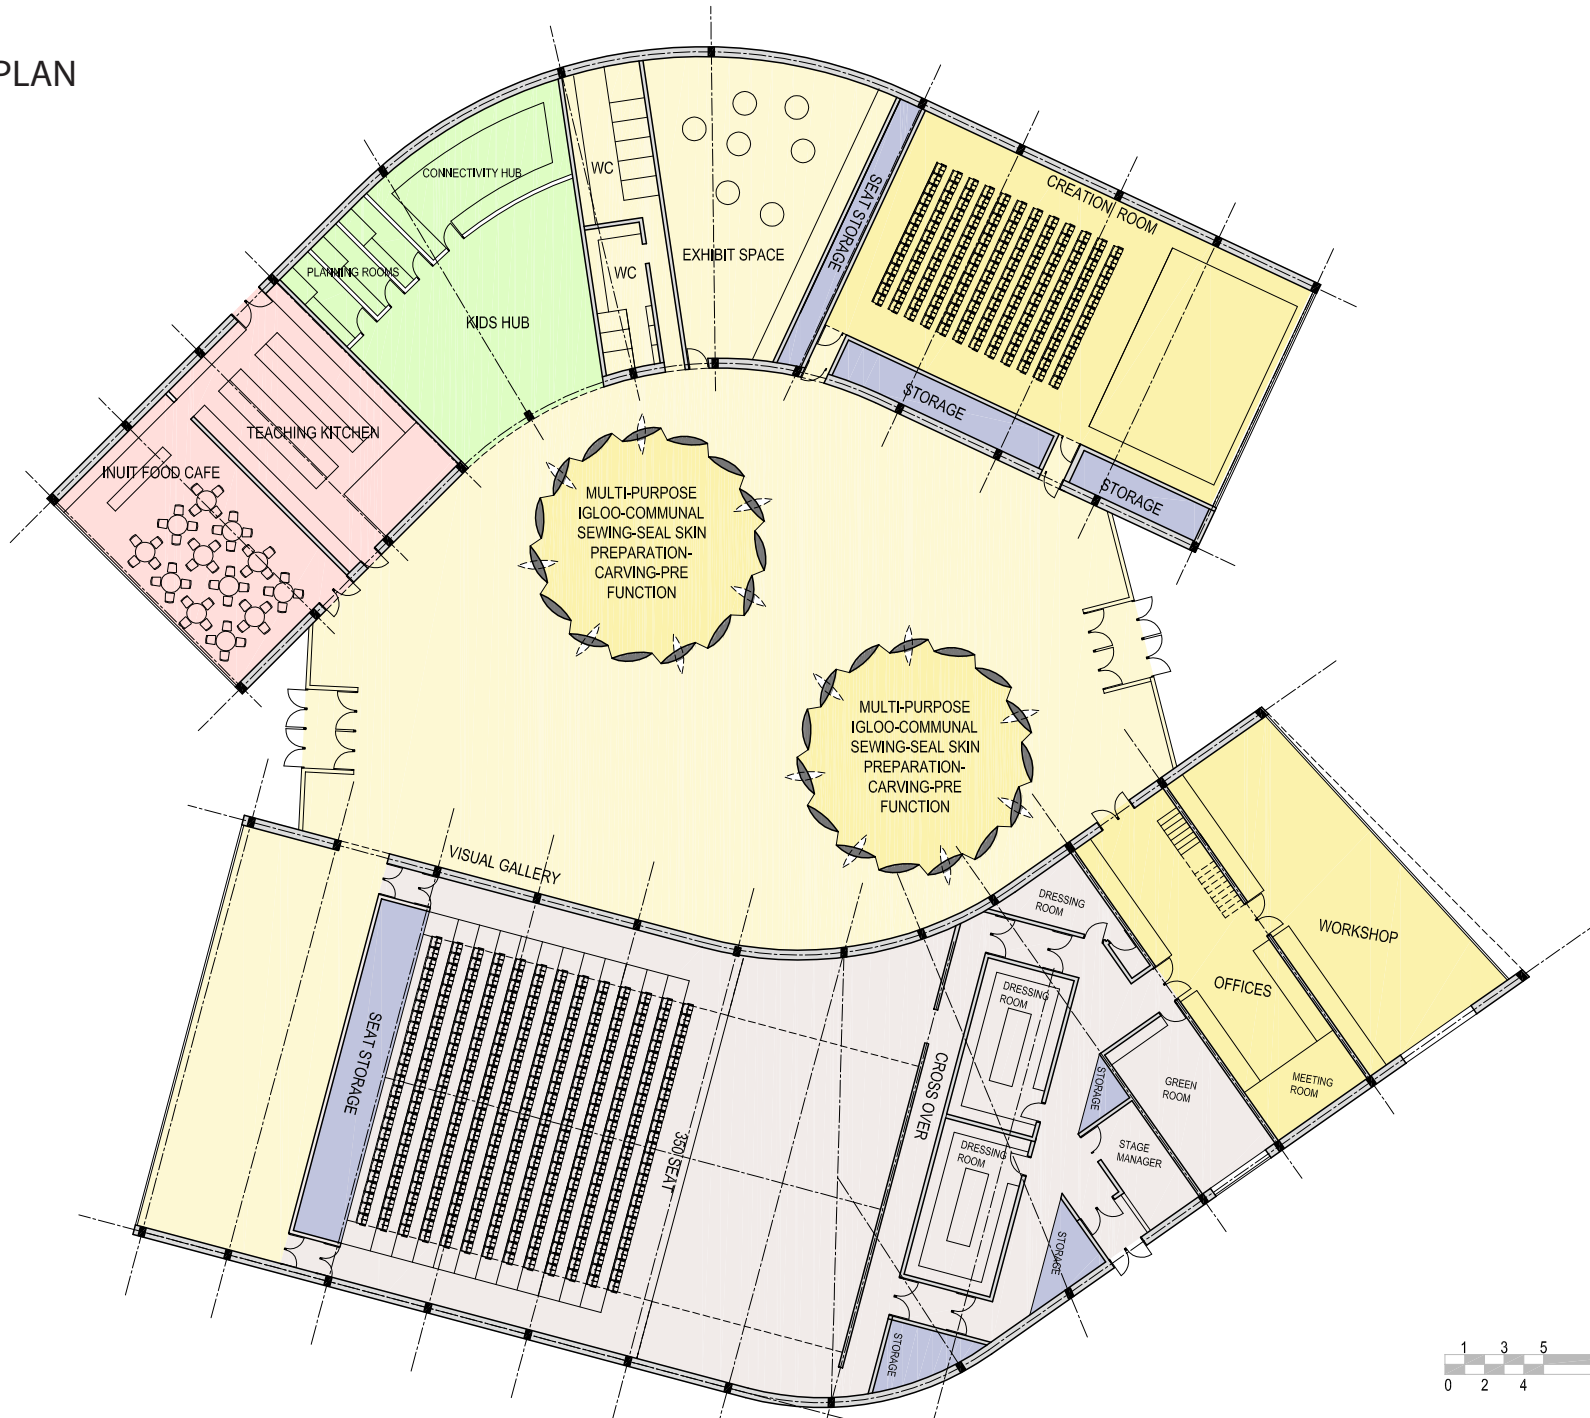

INSPIRATION

QULLIQ

Diamond Schmitt Architects | Qaggiavuut!

GROUND FLOOR PLAN

CULTURAL FORUM

CULTURAL FORUM

350 SEAT AUDITORIUM

FLEXIBLE

FLEXIBILITY MODE 2

FLEXIBILITY MODE 3

FLEXIBILITY MODE 4

FLEXIBILITY MODE 5

FLEXIBILITY MODE 6

FIRST FLOOR PLAN

SECTION A, B, C