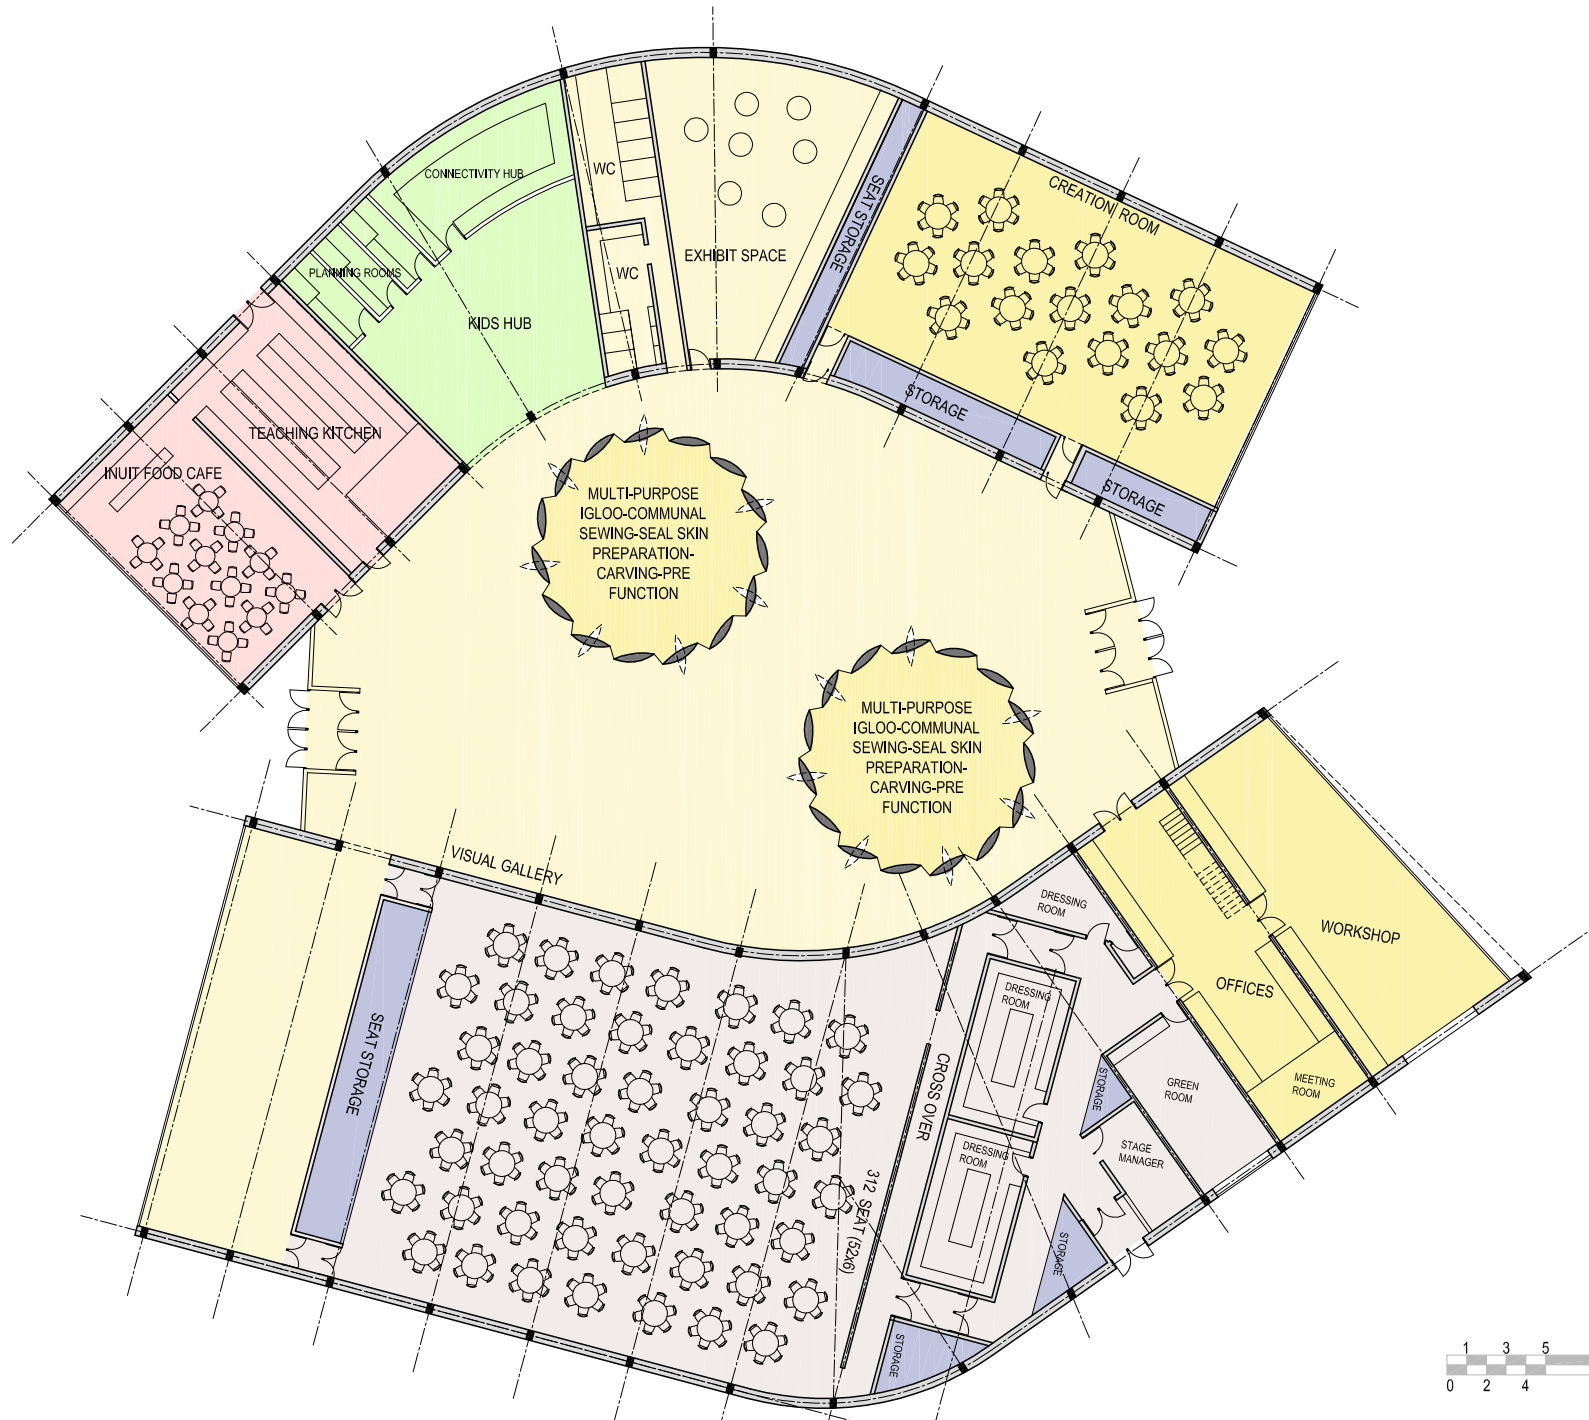

INSPIRATION

QULLIQ

Diamond Schmitt Architects | Qaggiavuut!

GROUND FLOOR PLAN

CULTURAL FORUM

CULTURAL FORUM

350 SEAT AUDITORIUM

FLEXIBLE

FLEXIBILITY MODE 2

FLEXIBILITY MODE 3

FLEXIBILITY MODE 4

FLEXIBILITY MODE 5

FLEXIBILITY MODE 6

FIRST FLOOR PLAN

SECTION A, B, C