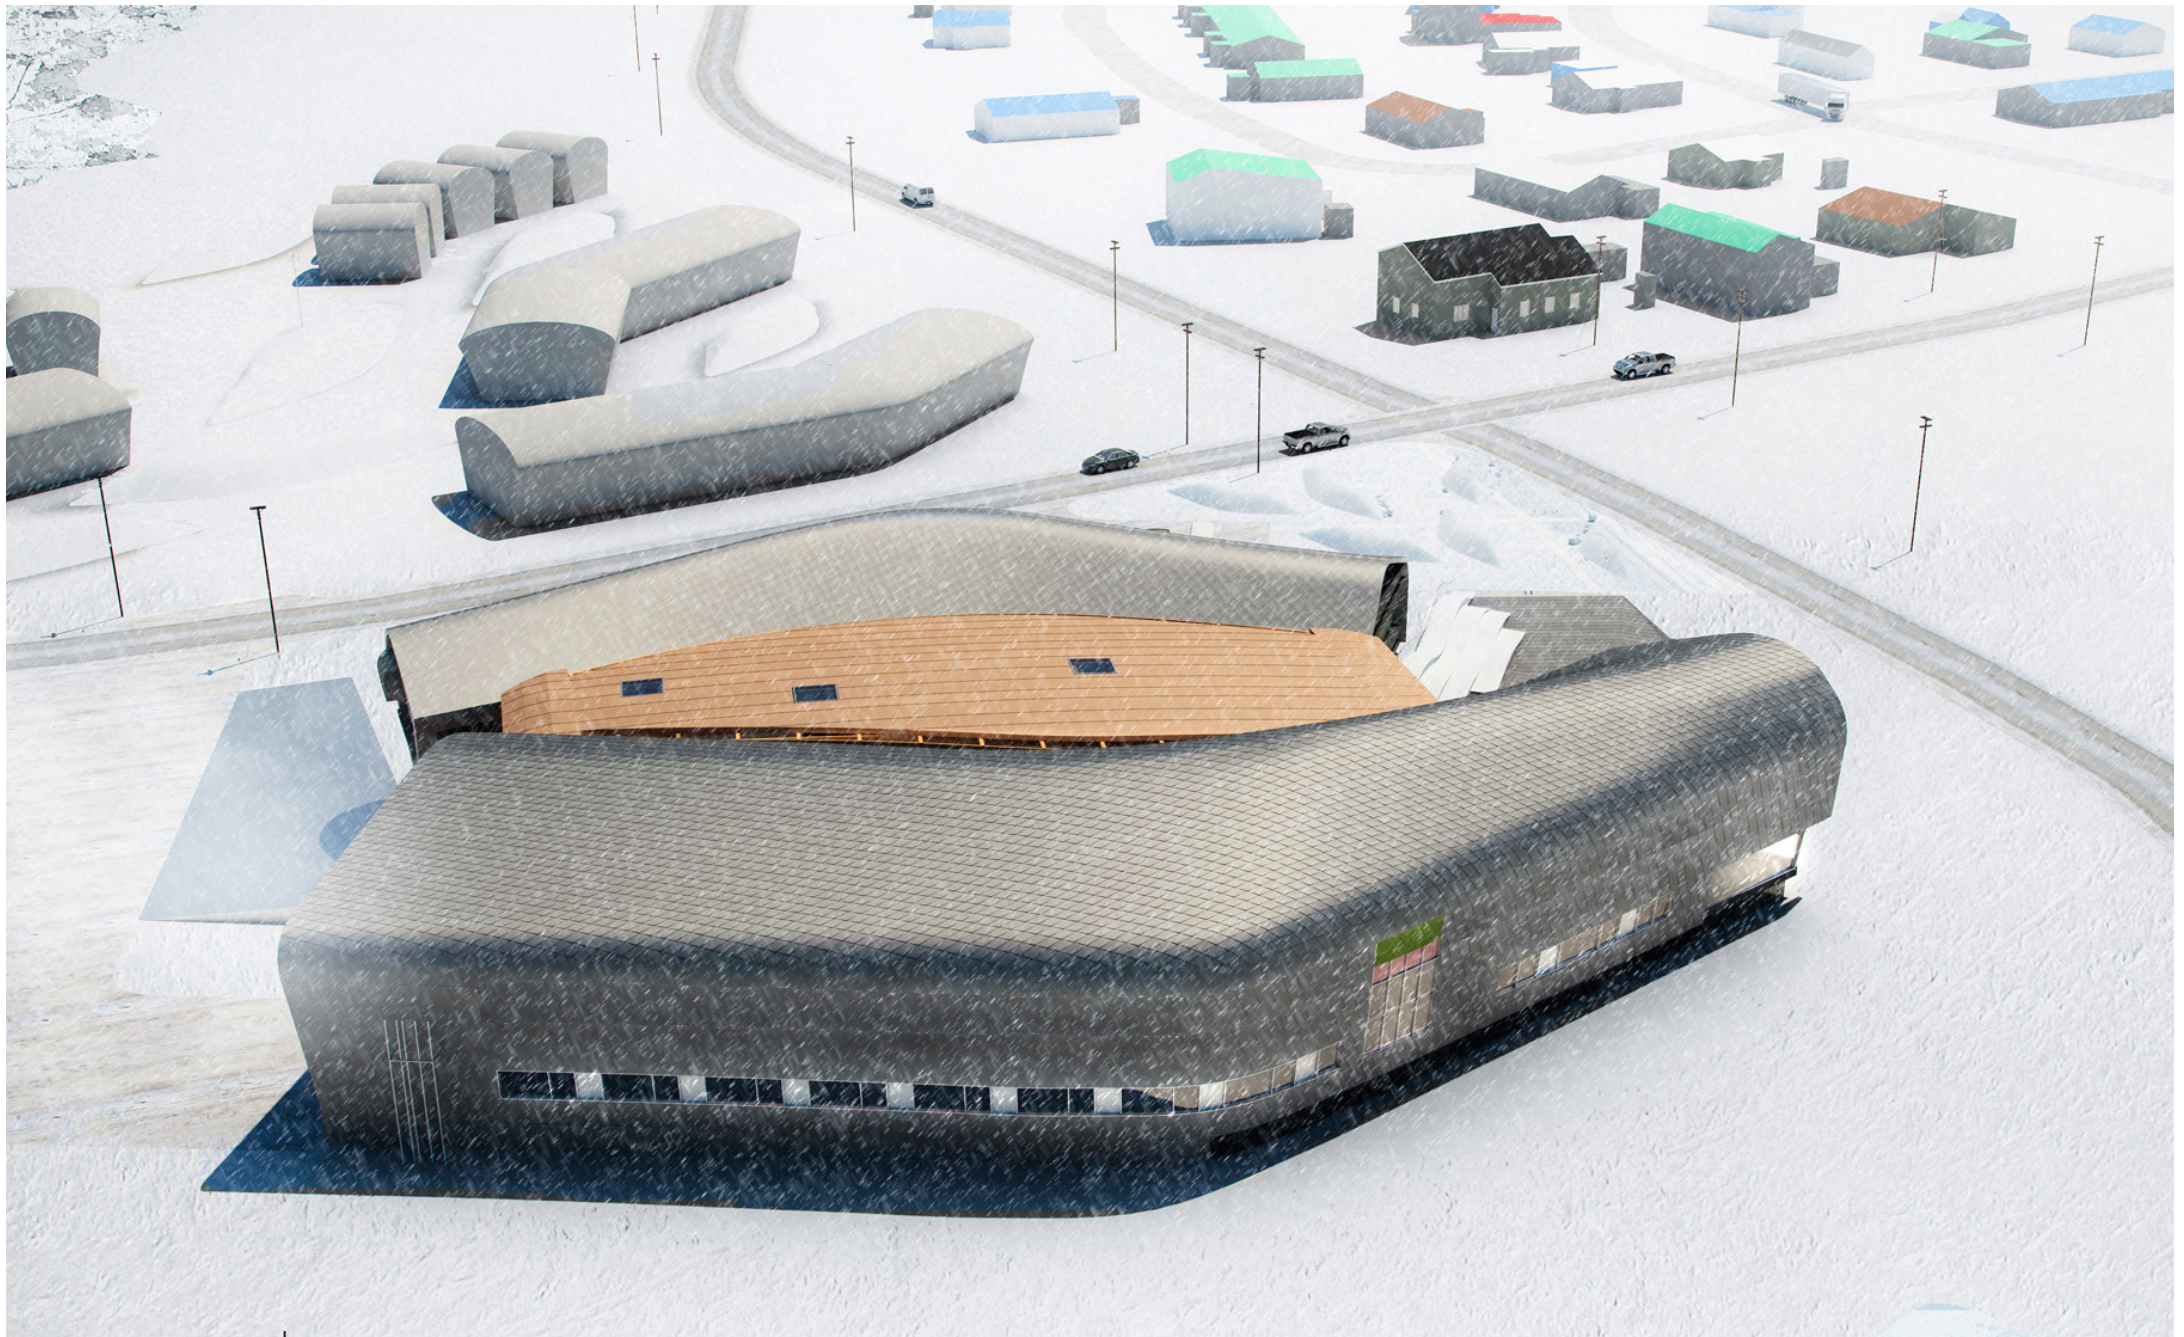

QAGGIQ: INUIT PERFORMING ARTS AND CULTURAL LEARNING HUB
IQALUIT, NUNAVUT
FEBRUARY 2019

Diamond Schmitt Architects | Qaggiavuut!

CULTURAL FORUM

350 SEAT FLEXIBLE THEATRE

INSPIRATION
SNOW FORMATIONS

INSPIRATION
TUNDRA COLOURS

INSPIRATION

QULLIQ

Diamond Schmitt Architects | Qaggiavuut!

GROUND FLOOR PLAN

CULTURAL FORUM

CULTURAL FORUM

350 SEAT AUDITORIUM

FLEXIBLE