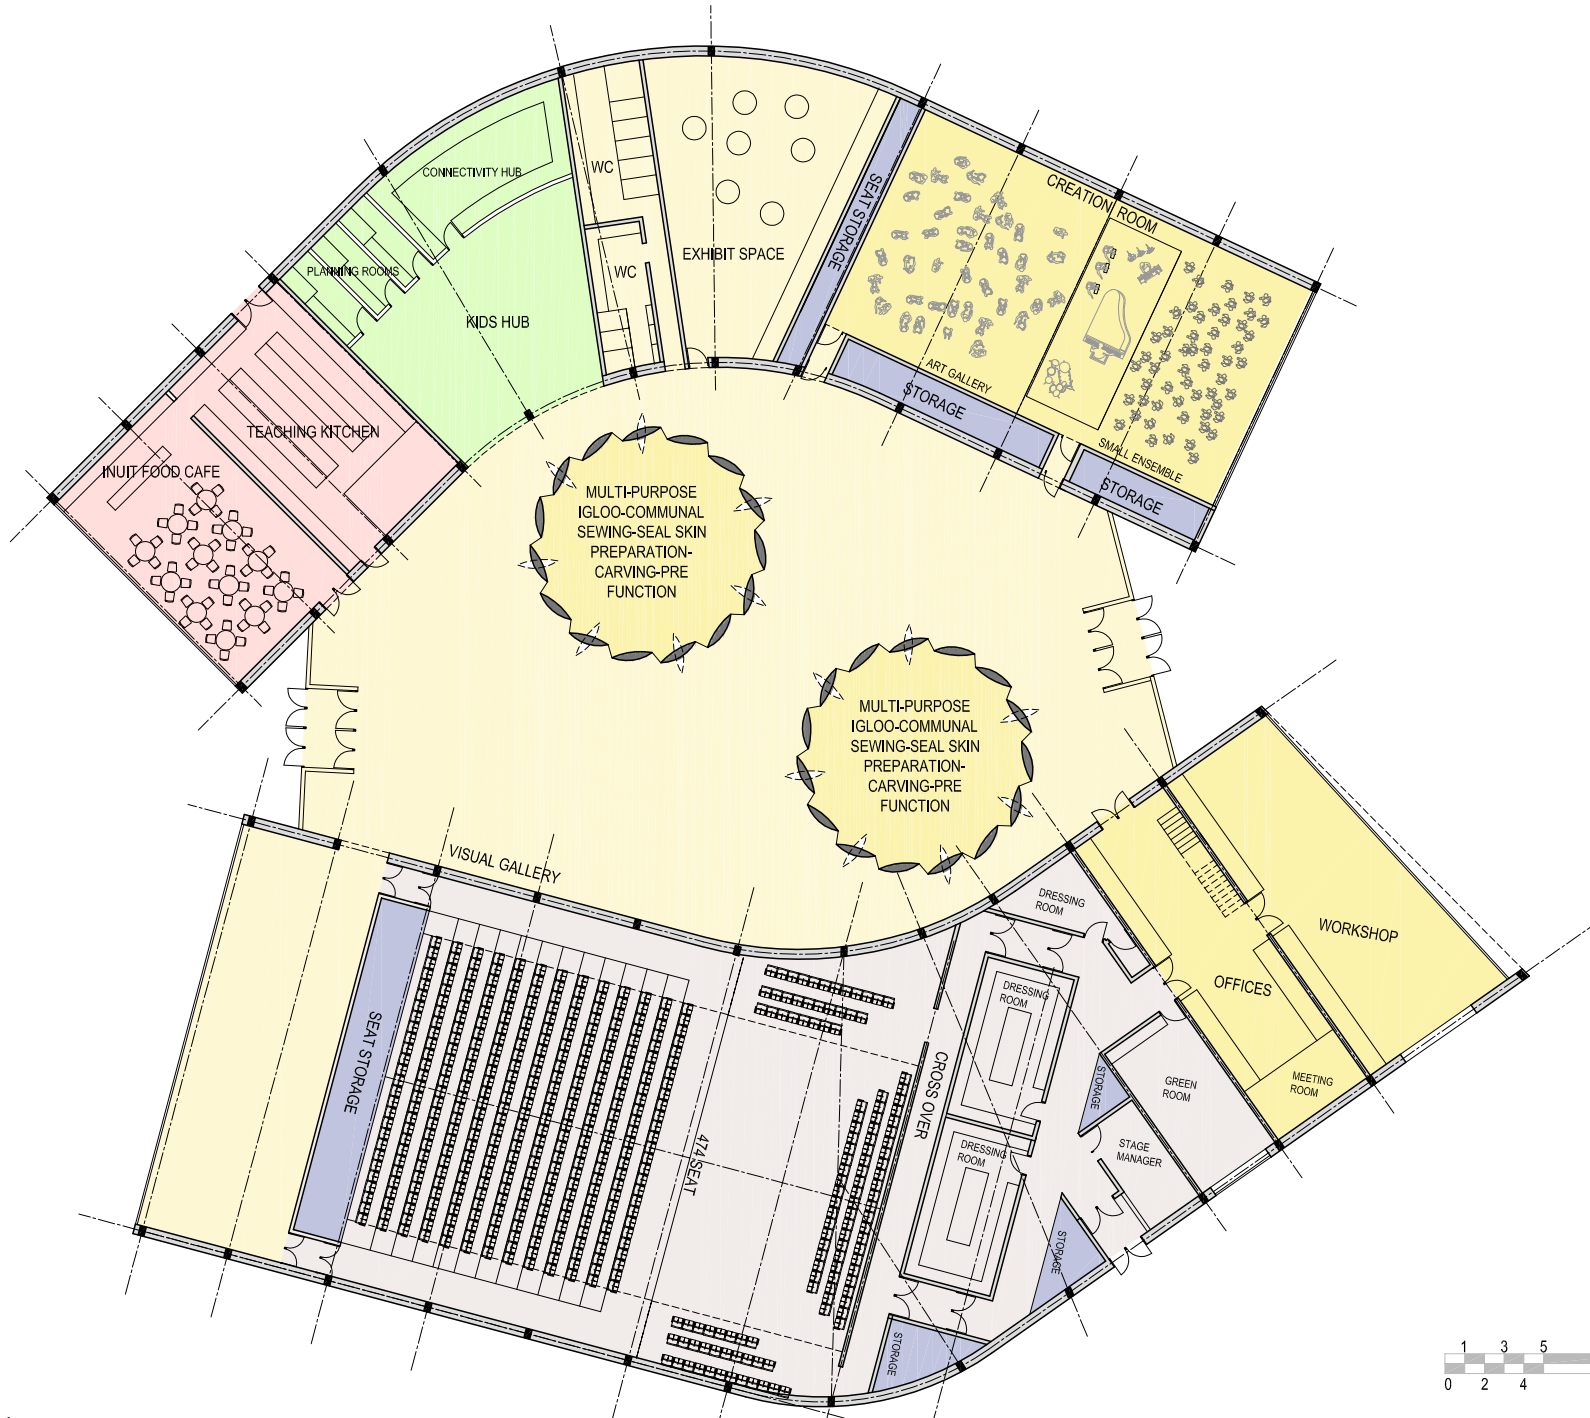

INSPIRATION

QULLIQ

Diamond Schmitt Architects | Qaggiavuut!

GROUND FLOOR PLAN

CULTURAL FORUM

CULTURAL FORUM

350 SEAT AUDITORIUM

FLEXIBLE

FLEXIBILITY MODE 2

FLEXIBILITY MODE 3

FLEXIBILITY MODE 4

FLEXIBILITY MODE 5

FLEXIBILITY MODE 6

FIRST FLOOR PLAN

SECTION A, B, C